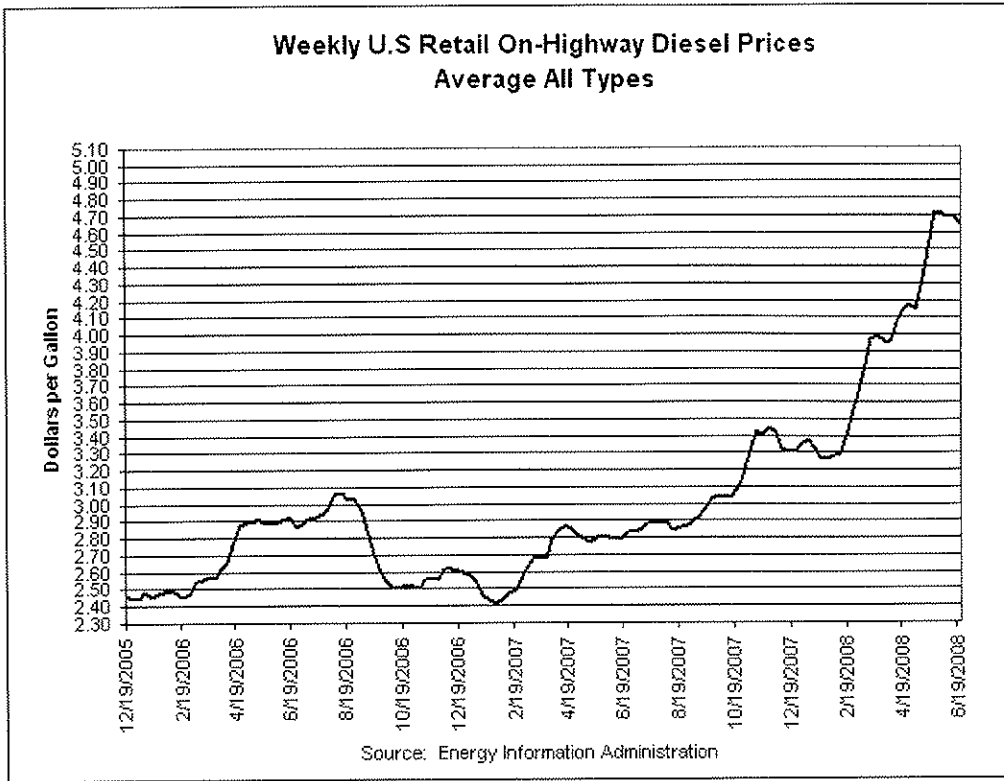

Official Energy Statistics from the U.S. Government

[Home](#) > [Petroleum](#) > Weekly Retail On-Highway Diesel Prices

[Glossary](#)

[Release Schedule](#)
[Printer-Friendly Version](#)
[Sign-up for email notification](#)
24-hour hotline: 202-586-6966

Weekly Retail On-Highway Diesel Prices

Average All Types

Low and Ultra-Low Sulfur

Weekly Retail On-Highway Diesel Prices - Average All Types
(Dollars per gallon, including all taxes)

Region	06/09/08	06/16/08	06/23/08	Change from week ago	Change from year ago
U.S.	4.692	4.692	4.648	-0.044	1.813
East Coast	4.743	4.752	4.711	-0.041	1.879
New England	4.834	4.853	4.833	-0.020	1.913
Central Atlantic	4.879	4.874	4.831	-0.043	1.916
Lower Atlantic	4.677	4.690	4.648	-0.042	1.859
Midwest	4.615	4.618	4.574	-0.044	1.768
Gulf Coast	4.658	4.656	4.602	-0.054	1.822
Rocky Mountain	4.698	4.685	4.652	-0.033	1.716
West Coast	4.874	4.852	4.816	-0.036	1.831
California	4.992	4.969	4.922	-0.047	1.849

Reference

Prices for Last 53 Weeks
(html) (text)

Spreadsheet of Complete Diesel Historical Data (.xls)

Diesel Fuel Taxes

Does EIA Calculate Diesel Fuel Surcharges?

States in each Region

Data Collection Procedures and Statistical Methodology

Coefficient of Variation Report

Related Links

This Week in Petroleum

Gasoline and Diesel Fuel Update

A Primer on Diesel Fuel Prices

Real Petroleum Prices (CPI Adjusted)

Petroleum Navigator

Diesel Regulations

U.S. Retail Gasoline Prices

Click on a Region to view graph of that Region

[U.S.](#) [East Coast](#) [New England](#) [Central Atlantic](#) [Lower Atlantic](#)
[Midwest](#) [Gulf Coast](#) [Rocky Mountain](#) [West Coast](#) [California](#)

NA: Data are not reported or are withheld due to accuracy concerns

[Contact Us](#) • [Feedback](#) • [Privacy/Security](#) • [Jobs](#) • [About Us](#)